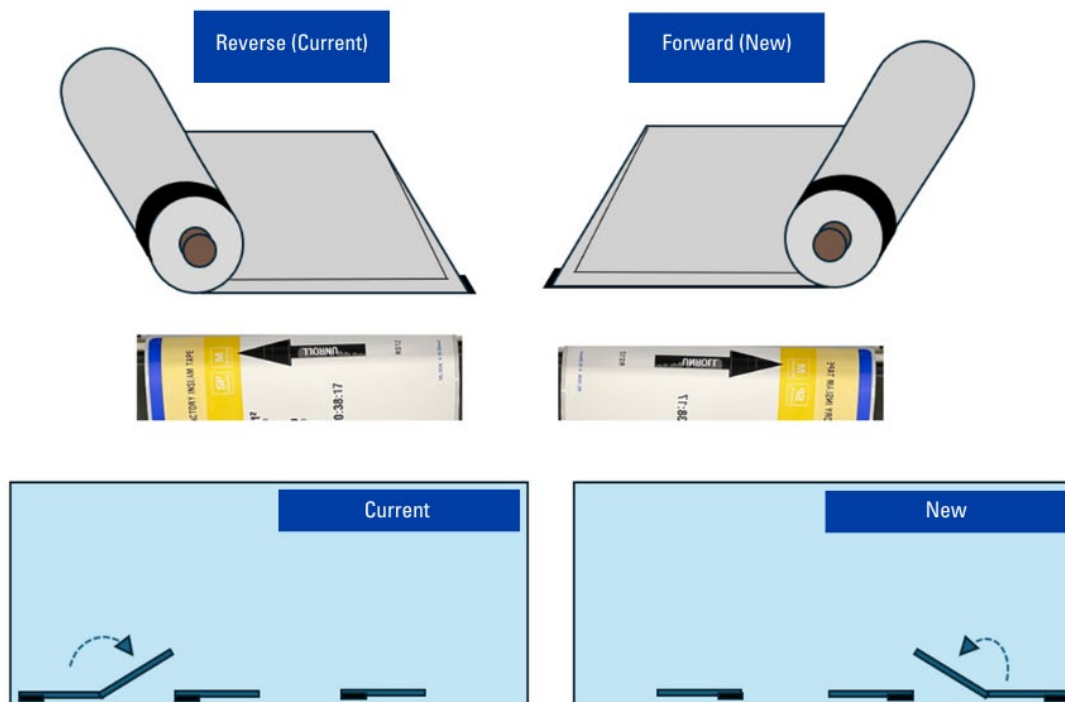

Bulletin Number: T24-013

Date: November 15, 2024

Distribution: External

EPDM Fold Configuration Changes

Effective November 18th, Johns Manville will update the fold configuration on certain 20' and 30' width Non-Taped and Pre-Taped products. We are making this change to improve the production capabilities of our EPDM membrane while maintaining the quality of our folded sheets and Pre-Taped product offerings.

This change will affect the kick-out and unfold direction of the rolls. When staging the rolls on the roof, please review the Kick Out Direction indicated on the label. For Pre-Taped items, also check for the Tape Side Decal. There will be no changes to existing product numbers.

We are managing inventory during this transition to prevent the receipt of products with varying kick-out directions. However, please ensure that you carefully review the labeled indicators.

If you have any questions, please contact your Technical or Sales Representative.